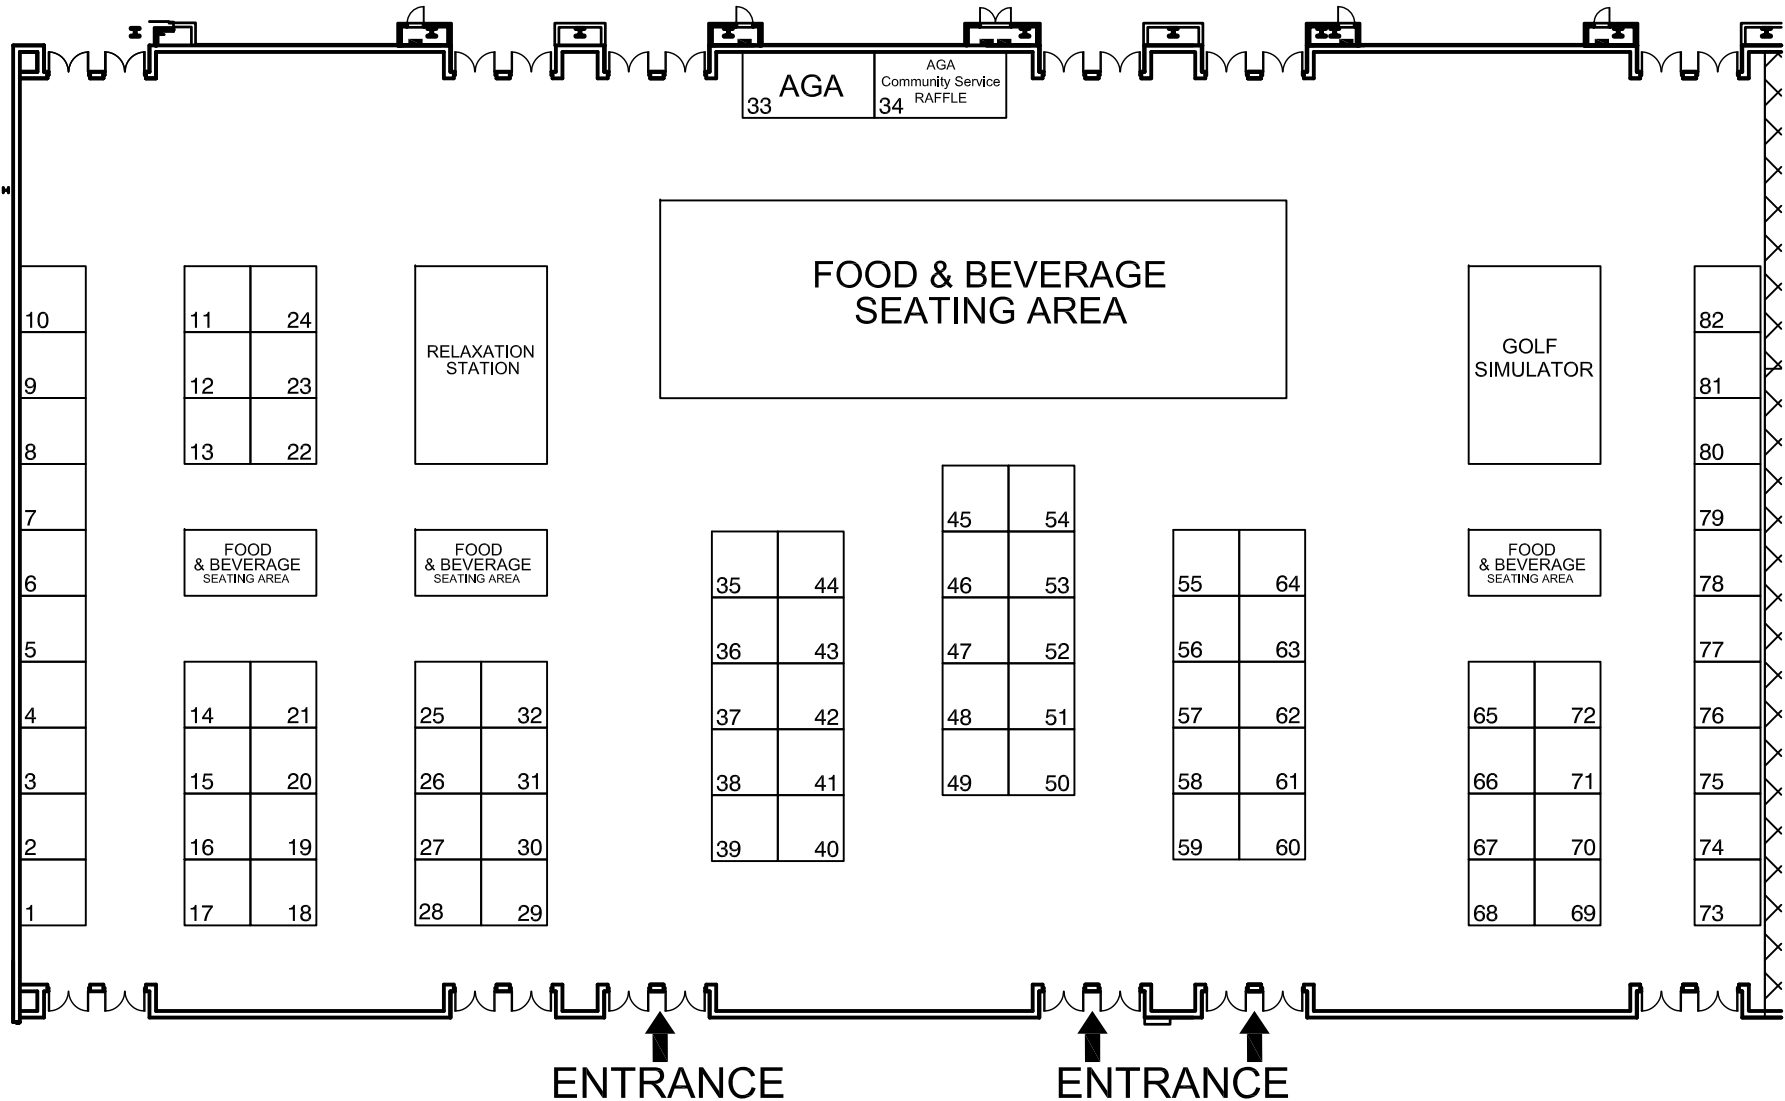

Orlando World Center Marriott

PALMS BALLROOMS-SAGO, SABAL, ROYAL AGA-Professional Development Conference July 11-14, 2010	15' main aisles	81= 10x10 Booths
	REVISED	3:7/21/09
	00000000000000	designed by:SEAN BOGUE